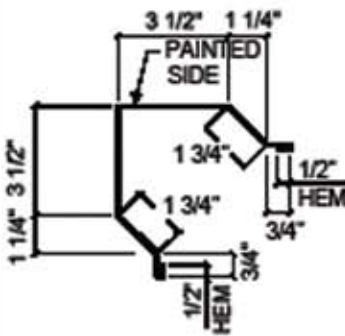

R - Outside Corner Trim