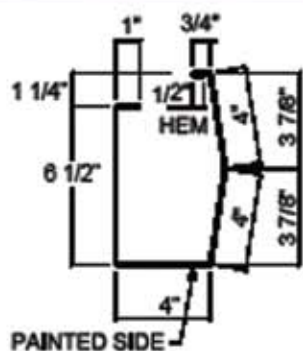

Below is just a sampling of our most popular trim pieces. Please contact Metal Direct for complete trim line details.

R - Post Hung Gutter