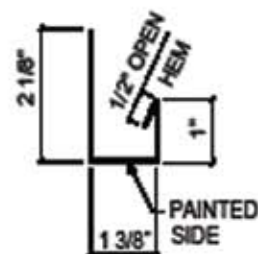

R - Jamb Trim

color options for our panels and trim. Our SP and Kynar finishes
WARRANTIES. Not all panels are available in every color so please
availability.