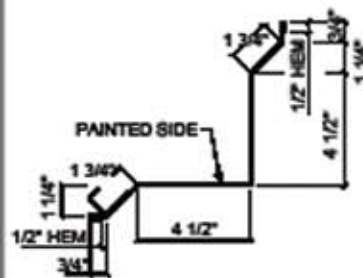

**Formed Ridge Cap**

**Universal 14\"**

**R - Outside Corner Trim**

**R - Inside Corner Trim**

**Inside & Outside Angle**