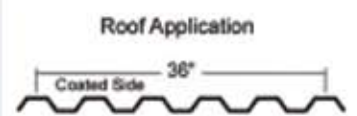

MEGA RIB

The thru-fastened MEGA Panel is ideal for commercial and industrial roofing and siding projects. Trapezoidal ribs create attractive shadow effects.

- 24 GA Standard in 15 color options & bare
- 26 GA Option in limited color selection
- Galvalume® finishes - 20 YR warranty
- SP or Kynar paint finish - 30 or 40 YR warranty