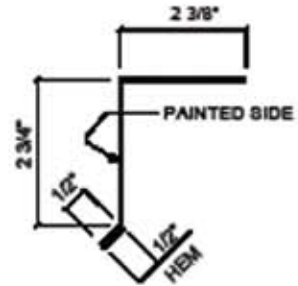

# Trim Flashing...

Metal Direct offers a wide variety of trim flashings to coordinate with your panel selection.

**R - Sculptured Rake**

**R - Rake End Caps**

**Simple Rake Drip Trim**

**R - Sculptured Peak Box**