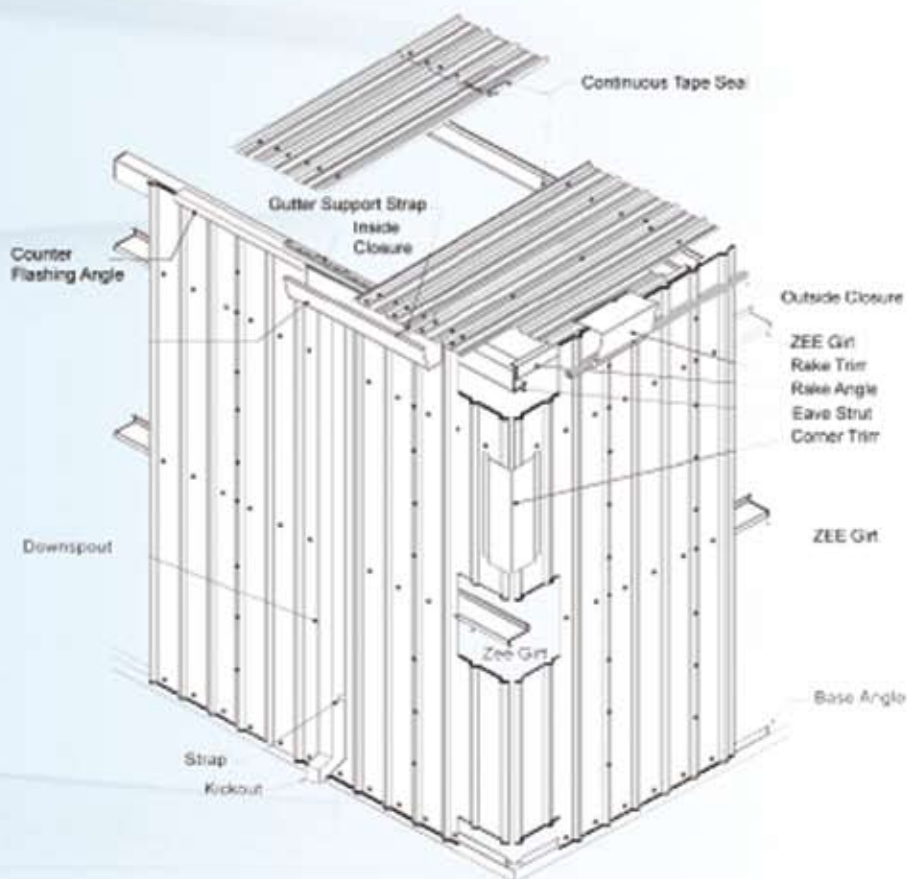

Accessories

- DOORS, WINDOWS & VENTS
- INSULATION
- FASTENERS & SEALANTS