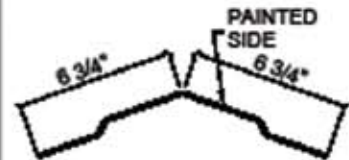

Universal 14\"