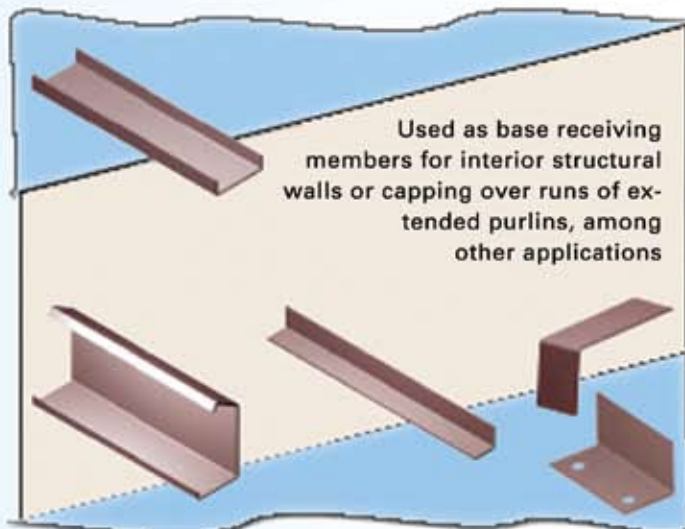

Steel Framing Members...

Metal Direct provides an array of secondary framing members for greater project flexibility or unique requirements.

SQUARE TUBE

(common stock sizes)

SIZE	GA	COLOR	LENGTH
3/4 x 3/4	14	Red Oxide	20' - 24'
1 x 1	14	Red Oxide	20' - 24'
1 1/2 - 1 1/2	14	Red Oxide	20' - 24'
2 x 2	11 & 14	Red Oxide	20' - 24' - 30'
3 x 3	11 & 14	Red Oxide	20' - 24'
4 x 4	11 & 14	Red Oxide	20' - 24'

Additional sizes may be available.

RECTANGLE TUBE

(common stock sizes)

SIZE	GA	COLOR	LENGTH
2 x 1	14	Red Oxide	20' - 24'
1.5 x 3	14	Red Oxide	20' - 24'
2 x 4	14	Black	20' - 24'
2 x 6	14	Red Oxide	20' - 24'

Additional sizes may be available.

CEE PURLIN

(common stock sizes)

SIZE (")	GA	COLOR	LENGTH
3 x 1 1/2	14	Red Oxide	20' - 25'
4 x 1 1/2	14	Red Oxide	20' - 25'
6 x 2	14	Red Oxide	20' - 25' - 30'
8 x 2 1/2	14	Red Oxide	20' - 25'

4, 6, 8, 10, 12 inch - 12, 14, 16 GA - Red Oxide or Galvanized Available

ZEE PURLIN

SIZE (")	GA	COLOR	LENGTH
4, 6, 8, 10, 12	12, 14, 16	Red Oxide or Galvanized	to 45'

Domestic ZEE purlins available.

Receiver/Open Channel

(common stock sizes)

SIZE (")	GA	COLOR	LENGTH
4.188 x 2	14	Red Oxide	20'
6.188 x 2	14	Red Oxide	20'

10.188 & 12.188 - 12, 14, 16 GA - Red Oxide or Galvanized Available

Eave Struts

SIZE (")	GA	COLOR	LENGTH
4, 6, 8, 10, 12	12, 14, 16	Red Oxide	to 32'

Specify Low or High Eave, Single or Double Sloped, & Pitch

Angles and Purlin/Girt Clips

Stock inventory may vary by location. Punch patterns available on certain members.