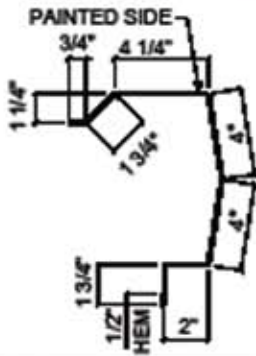

Trim Flashing...

Metal Direct offers a wide variety of trim flashings to coordinate with your panel selection.

R - Sculptured Rake