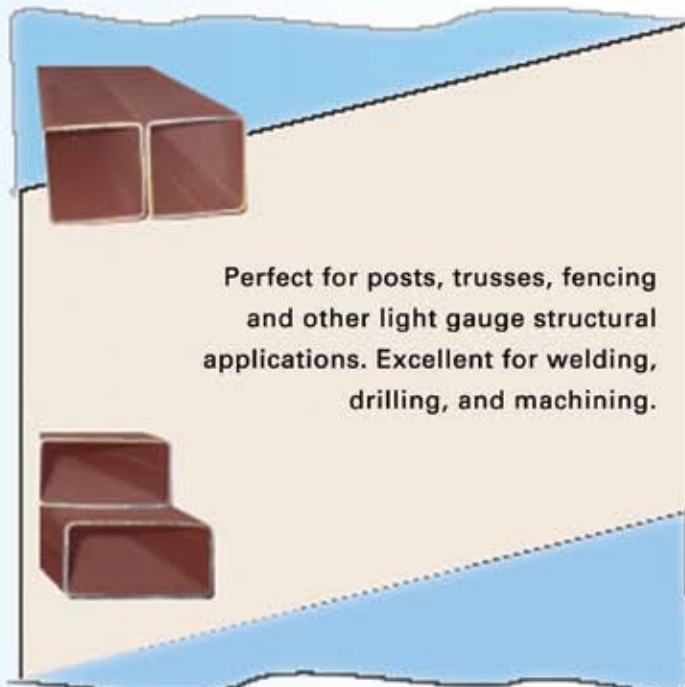

Steel Framing Members...

Metal Direct provides an array of secondary framing members for greater project flexibility or unique requirements.

SQUARE TUBE

(common stock sizes)

SIZE	GA	COLOR	LENGTH
3/4 x 3/4	14	Red Oxide	20' - 24'
1 x 1	14	Red Oxide	20' - 24'
1 1/2 - 1 1/2	14	Red Oxide	20' - 24'
2 x 2	11 & 14	Red Oxide	20' - 24' - 30'
3 x 3	11 & 14	Red Oxide	20' - 24'
4 x 4	11 & 14	Red Oxide	20' - 24'

Additional sizes may be available.

RECTANGLE TUBE

(common stock sizes)

SIZE	GA	COLOR	LENGTH
2 x 1	14	Red Oxide	20' - 24'
1.5 x 3	14	Red Oxide	20' - 24'
2 x 4	14	Black	20' - 24'
2 x 6	14	Red Oxide	20' - 24'

Additional sizes may be available.

CEE PURLIN

(common stock sizes)

SIZE (")	GA	COLOR	LENGTH
3 x 1 1/2	14	Red Oxide	20' - 25'
4 x 1 1/2	14	Red Oxide	20' - 25'
6 x 2	14	Red Oxide	20' - 25' - 30'
8 x 2 1/2	14	Red Oxide	20' - 25'

4, 6, 8, 10, 12 inch - 12, 14, 16 GA - Red Oxide or Galvanized Available

ZEE PURLIN

SIZE (")	GA	COLOR	LENGTH
4, 6, 8, 10, 12	12, 14, 16	Red Oxide or Galvanized	to 45'

Domestic ZEE purlins available.

Receiver/Open Channel

(common stock sizes)

SIZE (")	GA	COLOR	LENGTH
4.188 x 2	14	Red Oxide	20'
6.188 x 2	14	Red Oxide	20'

10.188 & 12.188 - 12, 14, 16 GA - Red Oxide or Galvanized Available

Eave Struts

SIZE (")	GA	COLOR	LENGTH
4, 6, 8, 10, 12	12, 14, 16	Red Oxide	to 32'

Specify Low or High Eave, Single or Double Sloped, & Pitch

Angles and Purlin/Girt Clips

Stock inventory may vary by location. Punch patterns available on certain members.