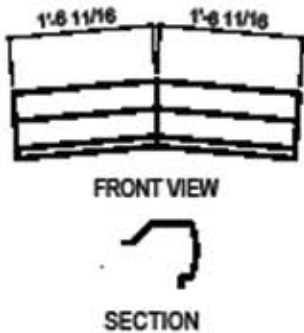

# Trim Flashing...

Metal Direct offers a wide variety of trim flashings to coordinate with your panel selection.

**R - Sculptured Rake**

**R - Rake End Caps**

**Simple Rake Drip Trim**

**R - Sculptured Peak Box**